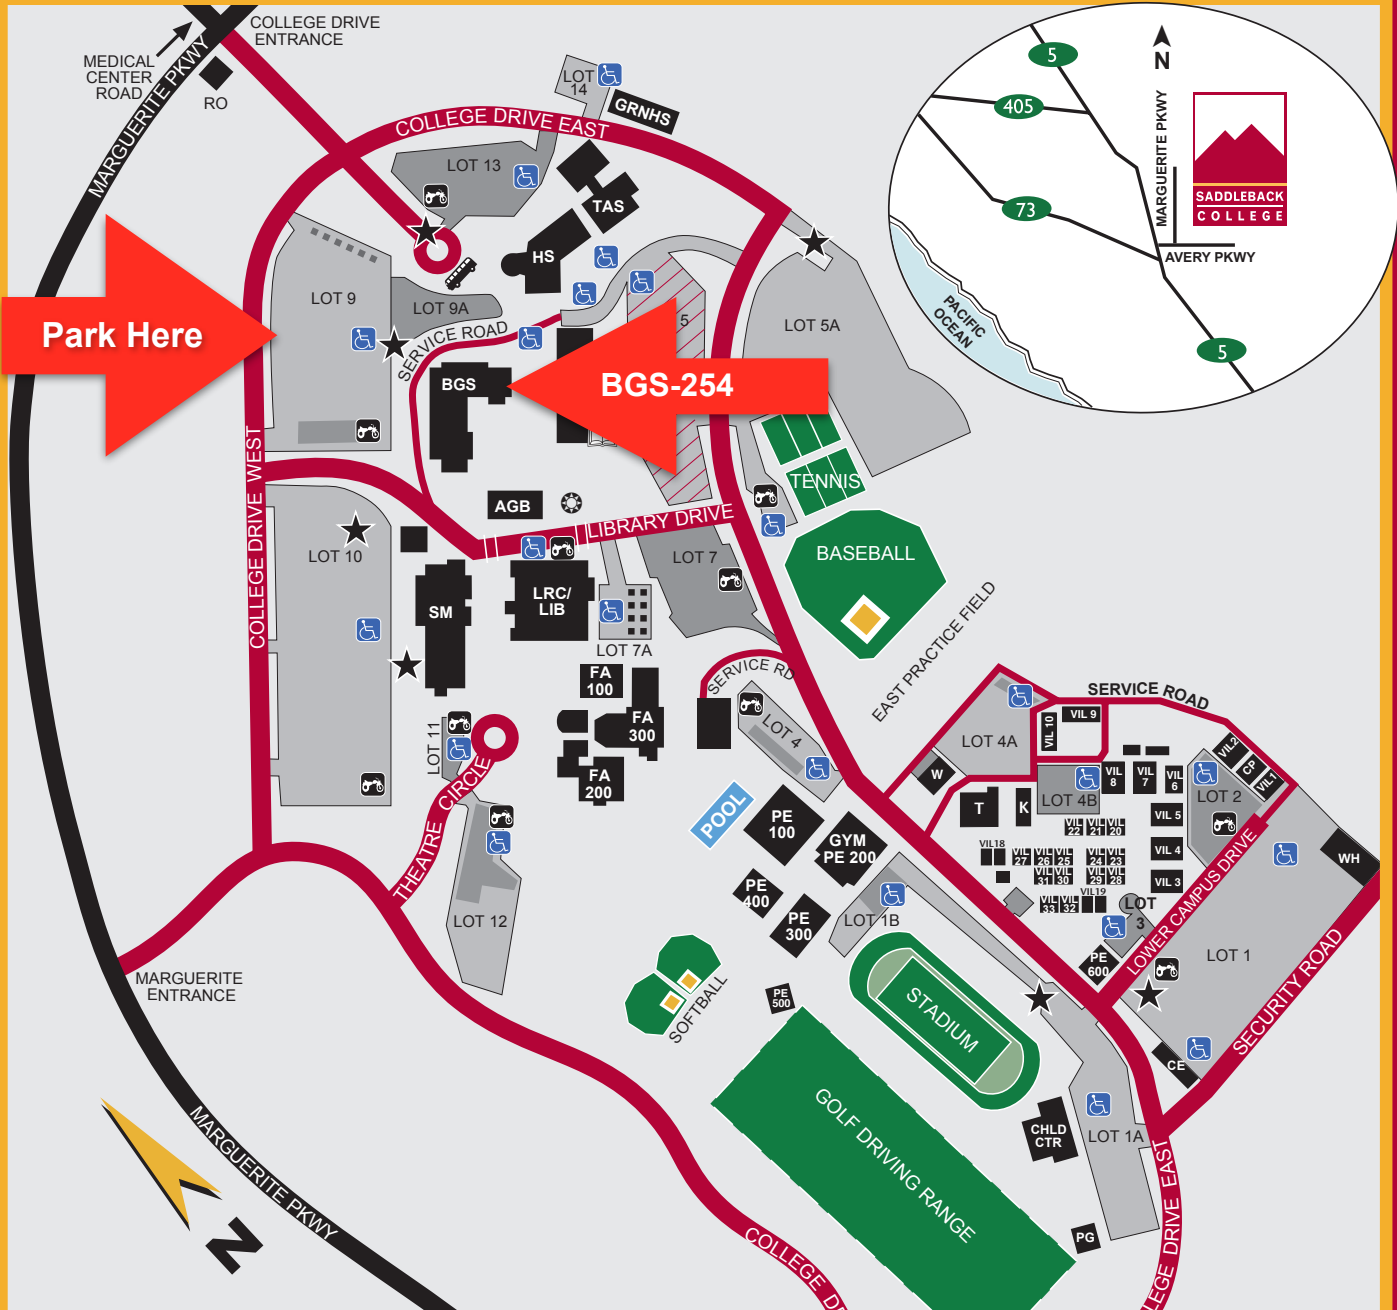

# SADDLEBACK COLLEGE CAMPUS MAP

28000 Marguerite Parkway, Mission Viejo, CA 92692 • 949.582.4500

## BUILDING KEY

- |  |                                     |
|--|-------------------------------------|
| AGB.....Administration & Governance Building | PE.....Physical Education           |
| BGS.....Business/General Studies             | PG.....Public Golf                  |
| CHLD CTR.....Child Dev. Center               | SA.....Special Annex                |
| CP.....Campus Police                         | SM.....Science & Mathematics        |
| FA.....Fine Arts Complex                     | SSC.....Student Services Center     |
| GRNHS.....Horticulture Greenhouse            | Studio Theatre is located in FA 300 |
| HS.....Health Sciences                       | TAS.....Technology & Applied Sci.   |
| LRC.....Learning Resource Center             | VIL....."Village" Classrooms        |
| McKinney Theatre is located in FA 300        | W....."W" Building (Comm. Arts)     |
| RO.....Representative Offices                | WH.....Warehouse                    |

- BUS STOP
- DAILY PARKING PERMIT DISPENSER (\$5.00/DAY)
- HANDICAPPED PARKING
- METERED PARKING
- MOTORCYCLE PARKING
- STAFF PARKING
- STUDENT PARKING
- PARKING LOT CLOSURE
- VETERAN'S MEMORIAL
- BOOKSTORE